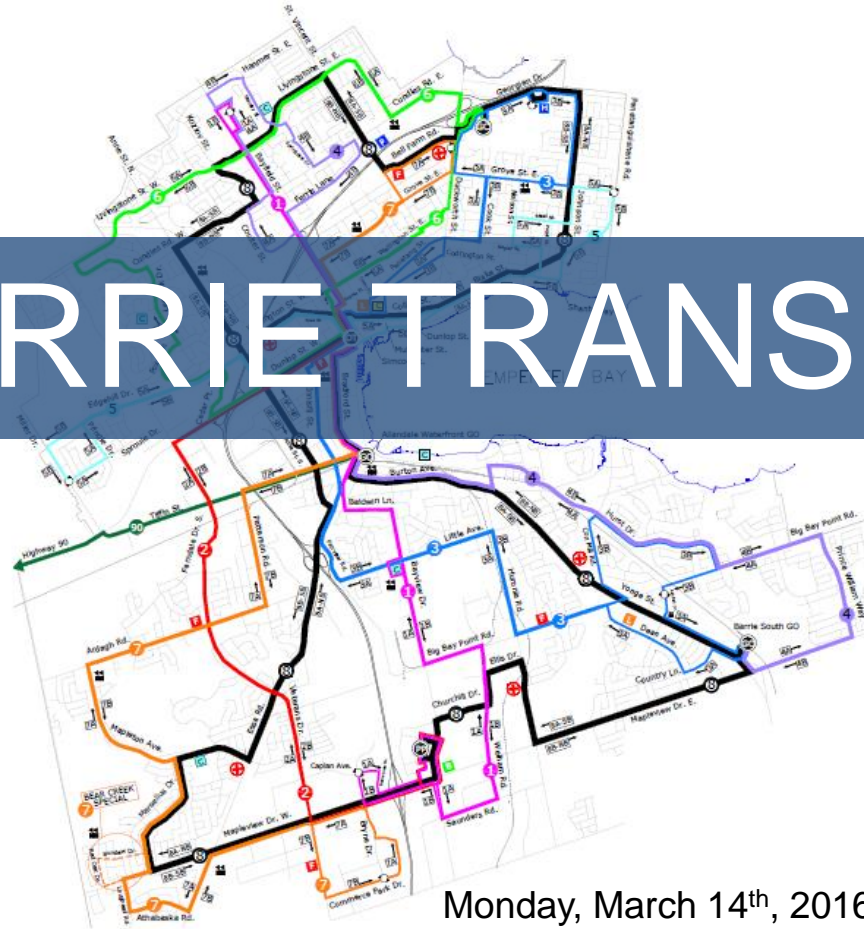

Transit Coordinators: Karen Roy & Jason Zimmerman

BARRIE TRANSIT

Monday, March 14th, 2016

The City of
BARRIE

Barrie Transit Services

Conventional (Fixed Route) Transit:

1. (43) Fully Accessible Conventional Transit Buses
2. 8 Routes servicing 370km's of City roadways
3. Buses every 30 minutes during peak hours
4. Buses every 60 minutes during off peak hours

FIND YOUR # ONLINE

Printable Short Schedules in Accessible Format

Full Schedules (all stops)

Call or Text Message your Bus

Passenger Web Portal

The screenshot displays the City of Barrie Passenger Web Portal interface. At the top left, the logo for 'The City of BARRIE' is visible. To the right of the logo are navigation links: 'Bus Times', 'Plan a Trip', 'Map', and 'Favorites'. Below the logo, there are controls for 'Satellite' and 'Traffic' views, along with zoom in (+) and zoom out (-) buttons. The main area is a satellite map of a residential and commercial area in Barrie, Ontario. A blue line indicates a bus route along Brookfield St and Tilton St. Several bus stops are marked with icons and labels: 'The Bar Bucket', 'Neighbourhood Yard', 'Barrie Dog Yourself Car Wash', 'Labri Sales & Distribution', 'Bedford Resources', 'Fit Em Up Shoe Repair', and 'The Vape Cafe'. On the right side of the map, a 'Routes' panel is open, listing various bus routes with their respective stop names and star icons for favorites.

Route	Stop	Star
1A	GEORGIAN MALL	★
1B	WELHAM	★
2A	DUNLOP	★
2B	PARK PLACE	★
3A	GEORGIAN	★
3B	PAINSWICK	★
4A	EAST BAYFIELD	★
4B	SOUTH GO	★
5A	BLAKE	★
5B	EDGEHILL	★
6A	LETITIA	★

Public Private Partnership (P3)