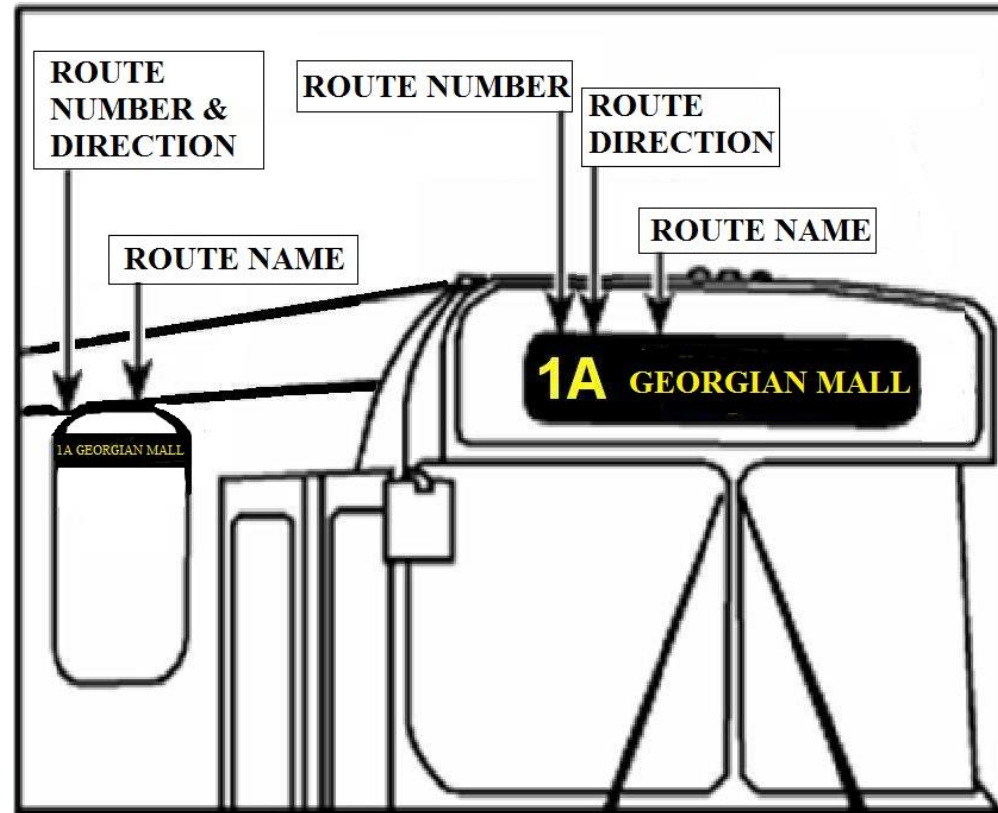

Customer Service

Over the Phone 705-739-4209

City Staff to help at the Downtown Terminal

E-mail: transit@barrie.ca

Transit Bus Destination Signs?

Interior Bus Stop Display & Announcement System

Transit Schedules in Multiple formats