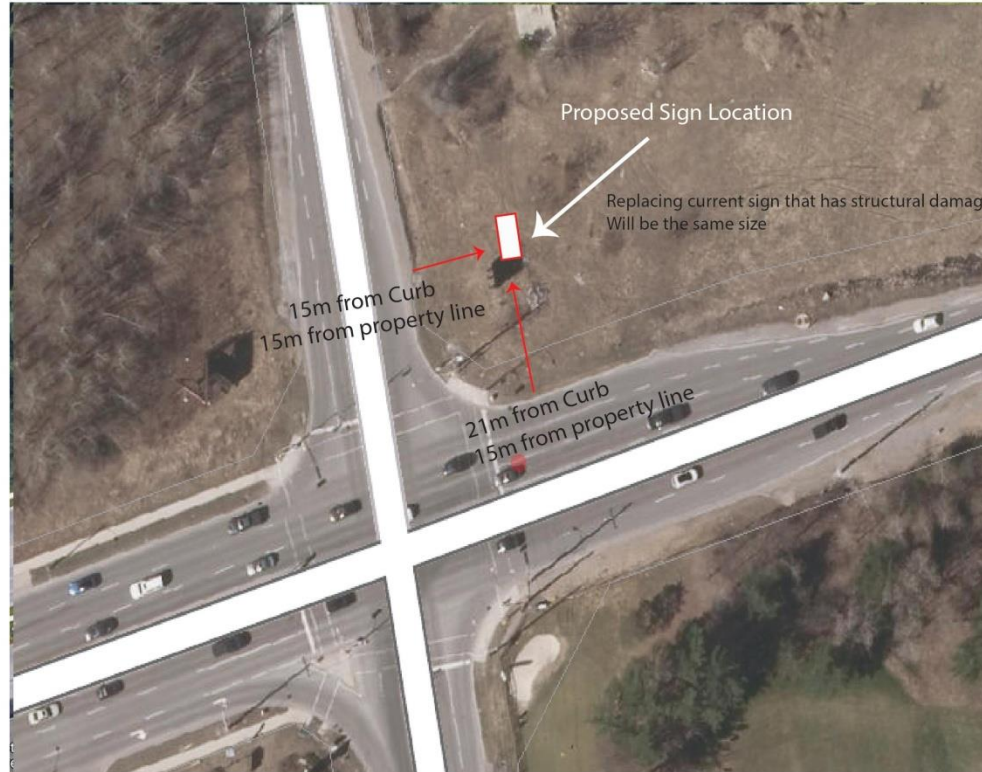

WHITE CEDAR DENTAL

North East Corner of Huronia Rd. & Mapleview Drive E.

244 Mapleview Dr E