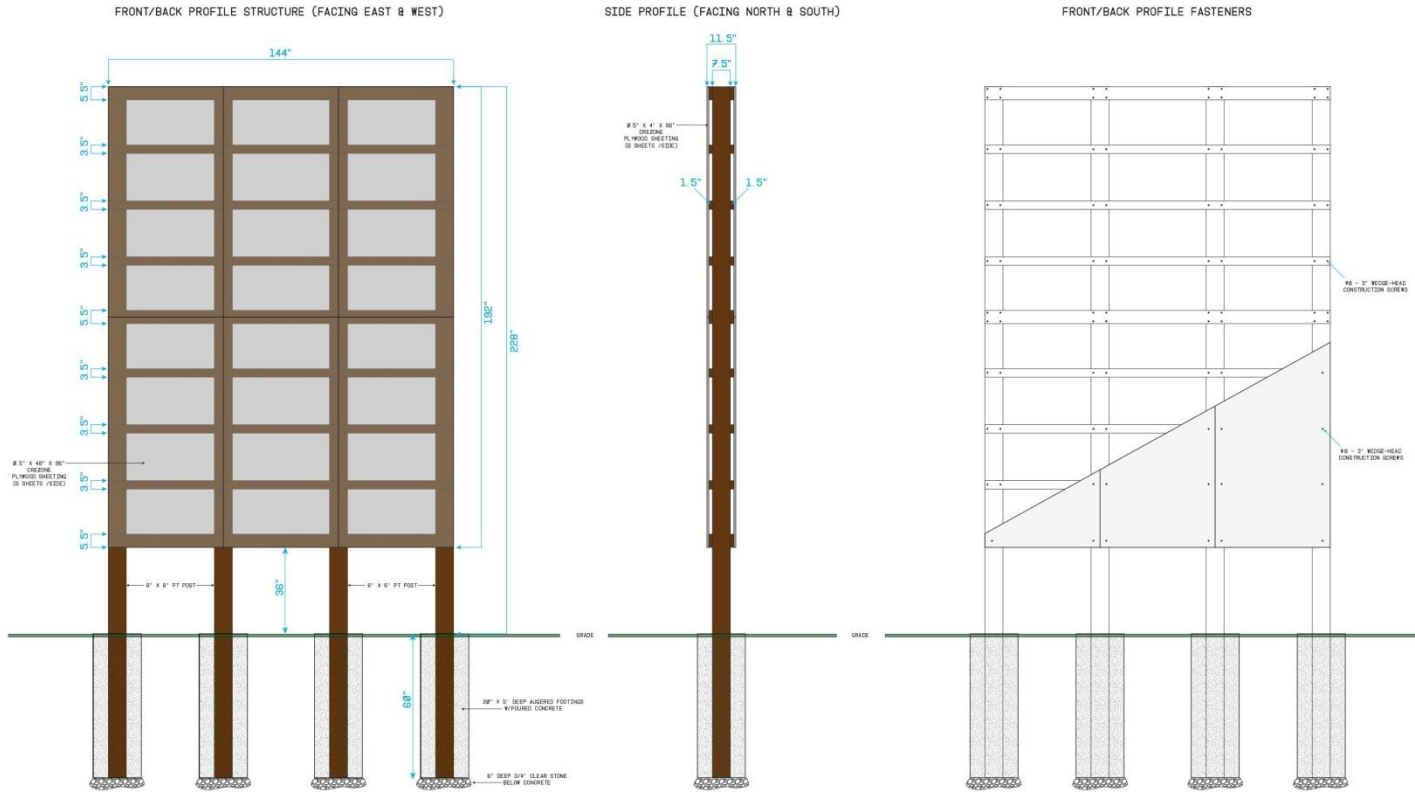

WHITE CEDAR DENTAL

North East Corner of Huronia Rd. & Mapleview Drive E.

BILLBOARD SIGN

CurbexMedia

ALWAYS OUT FRONT®

1-888-428-7239
111 Caplan Ave, Barrie ON L4N 9J3

DRAWING NOTES

Check out our Advertising Solutions at
www.curbex.com