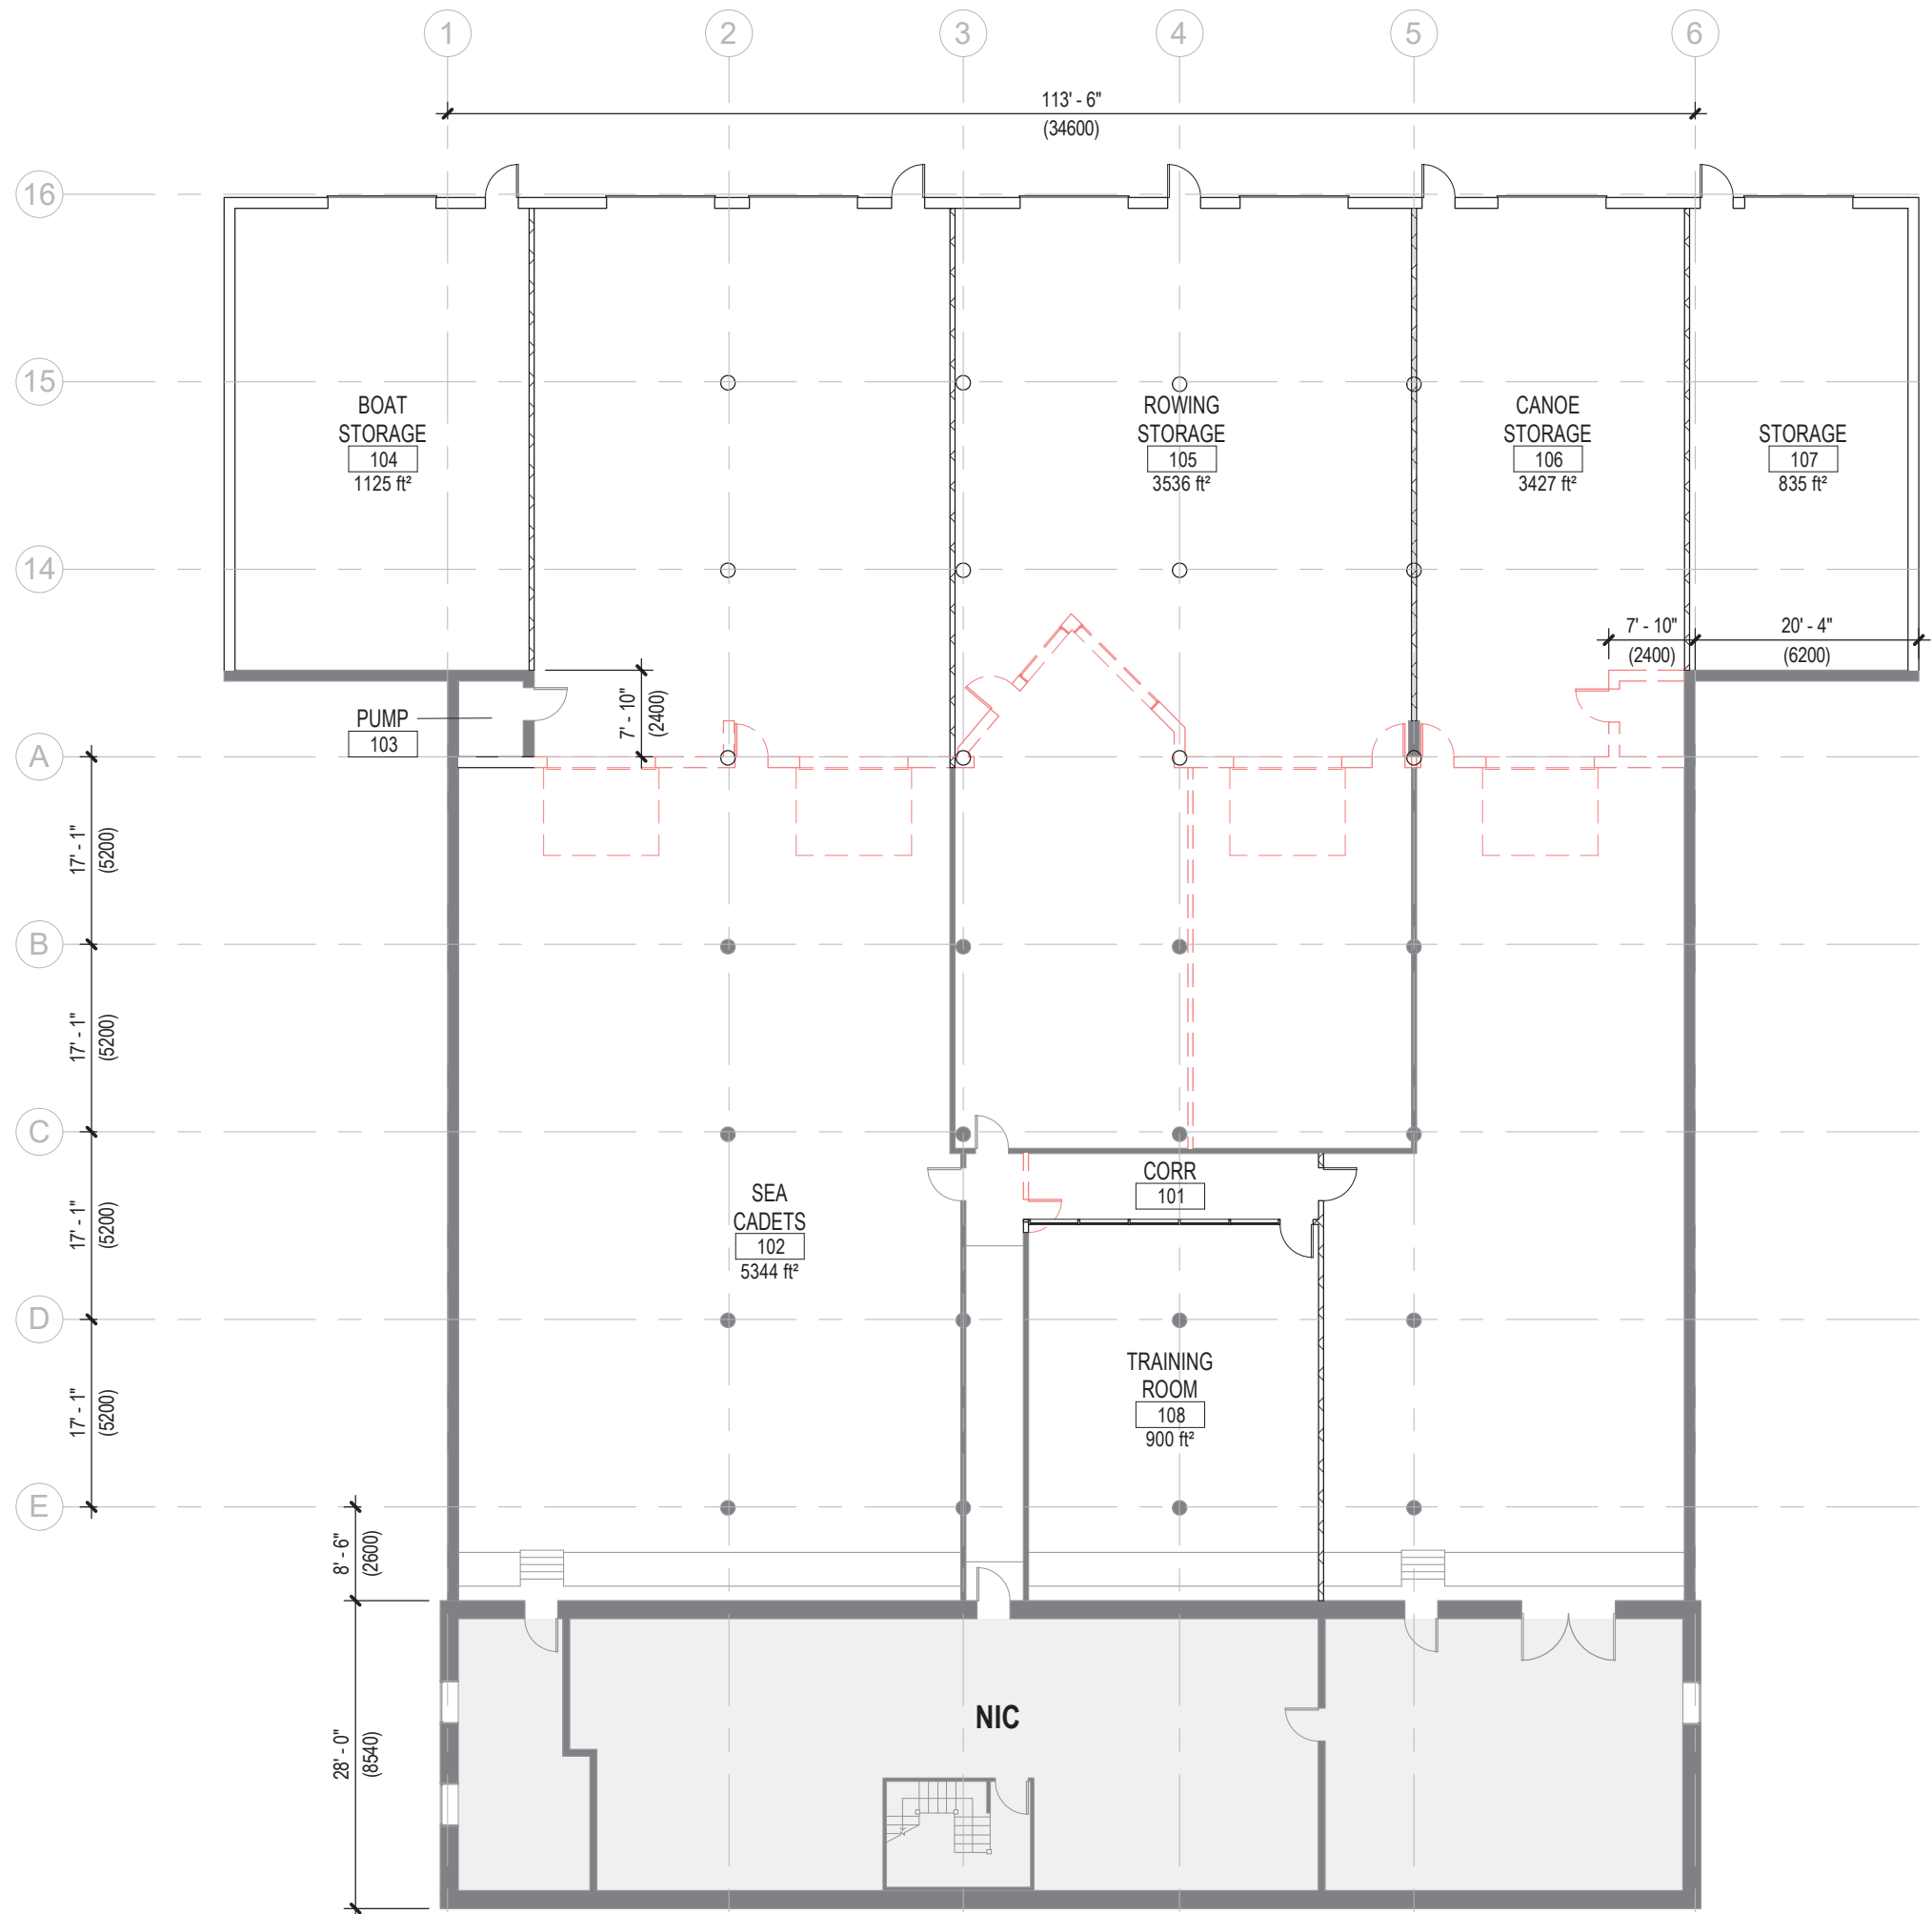

Cumberland St

Bayview Dr

Milburn St

230 m

230 m

230 m

LEGEND //

- EXISTING PARTITIONS
- NEW PARTITIONS
- EXISTING TO BE DEMOLISHED

SEA CADETS

SOUTHSHORE CC ADDITION

FLOOR PLAN

SEA CADETS

SOUTHSHORE CC
ADDITION

ELEVATION & PERSPECTIVE